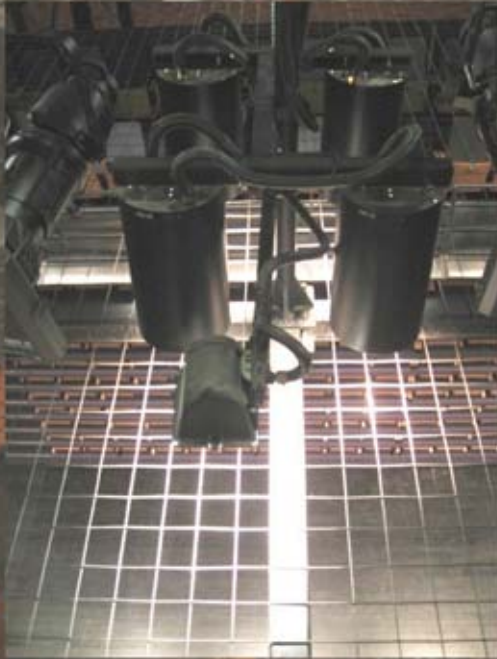

## ***SKY-WALK*** TENSION WIRE GRID

Picture Courtesy of Fussionpolis- Genexis Theatre

A Member of:

# **SKY-WALK TENSION WIRE GRID**

Skywalk Tension Wire Grid enables technician and engineer to work with a secure virtual floor. It will eliminate the usage of scaffold when doing installation or maintenance to the lighting and any up-stage equipment. The designs of Skywalk Tension Wire Grid make it unseen from ground level or from stage area, without shade from lighting, and can support high load capacity.

Skywalk Tension Wire Grid provides lighting and up-stage equipments requirement for different configurations. Technician and engineer can quickly adapt to working on the Tension Wire Grid without any disturbance from the stage.

## FEATURES

- Provides walking surface over performance area allowing lighting from overhead without shadows.
- Provides safe access to overhead positions.
- Maximizes flexibility in locating lighting and rigging
- Drop spot lines through the mesh anywhere.
- Saves man hours and storage space.
- Makes heights accessible without lifts or scaffolding.
- Custom sizes and/or shapes to fit building support systems.
- High load capacity designed to handle both equipment and technicians.