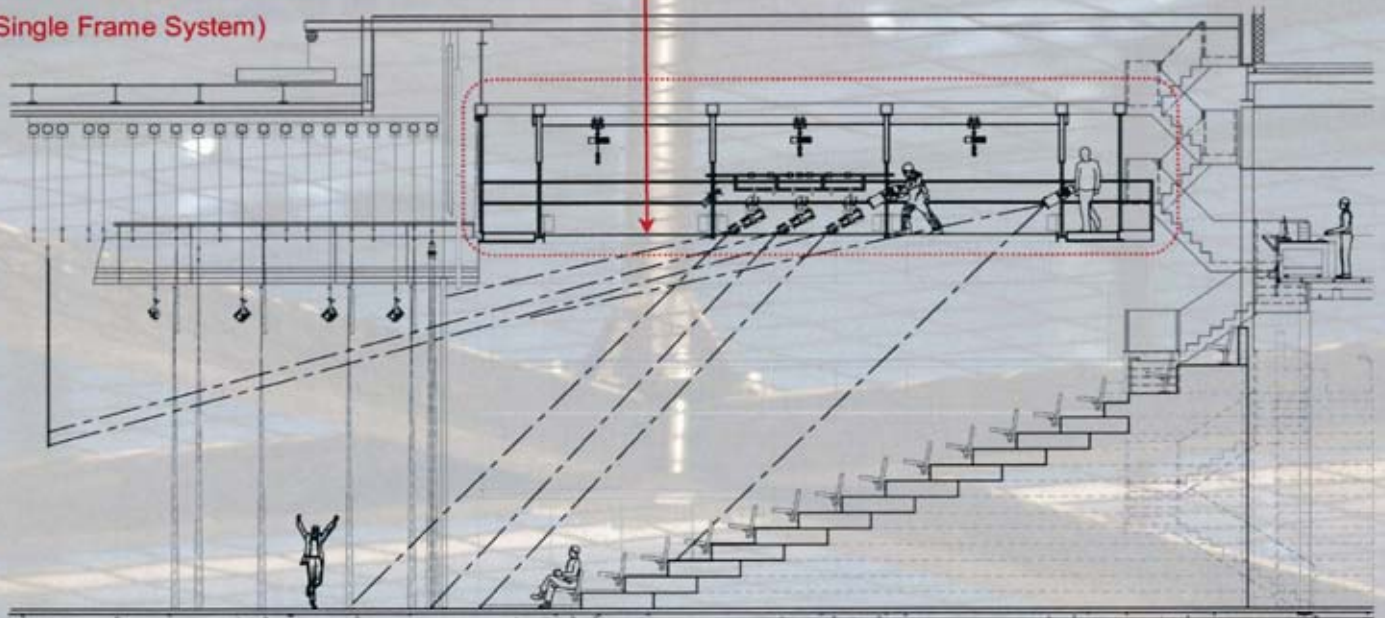

Tension Wire Grid
(Single Frame System)