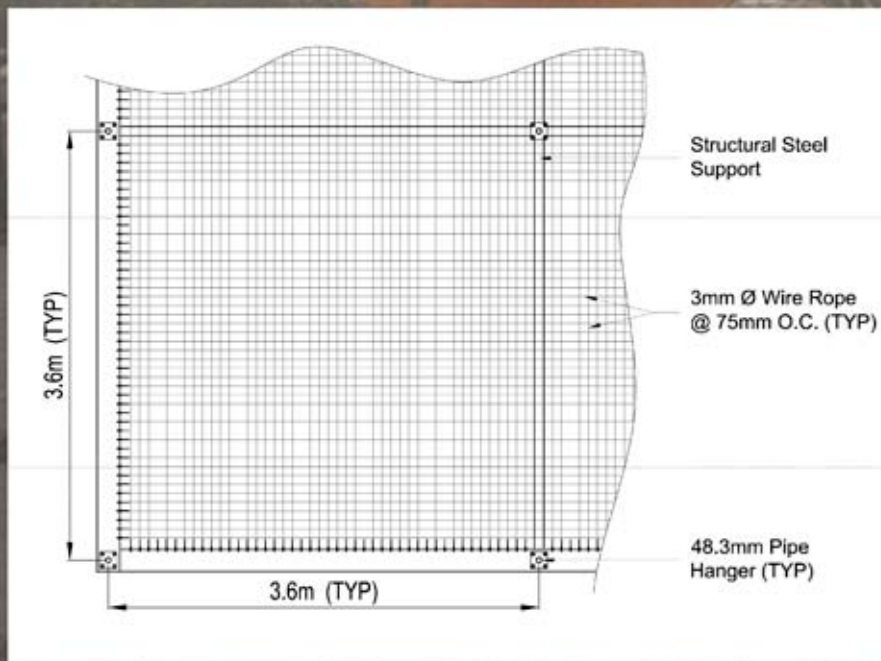

SKY-WALK TENSION WIRE GRID

FEATURES

- Provides walking surface over performance area allowing lighting from overhead without shadows.
- Provides safe access to overhead positions.
- Maximizes flexibility in locating lighting and rigging
- Drop spot lines through the mesh anywhere.
- Saves man hours and storage space.
- Makes heights accessible without lifts or scaffolding.
- Custom sizes and/or shapes to fit building support systems.
- High load capacity designed to handle both equipment and technicians.